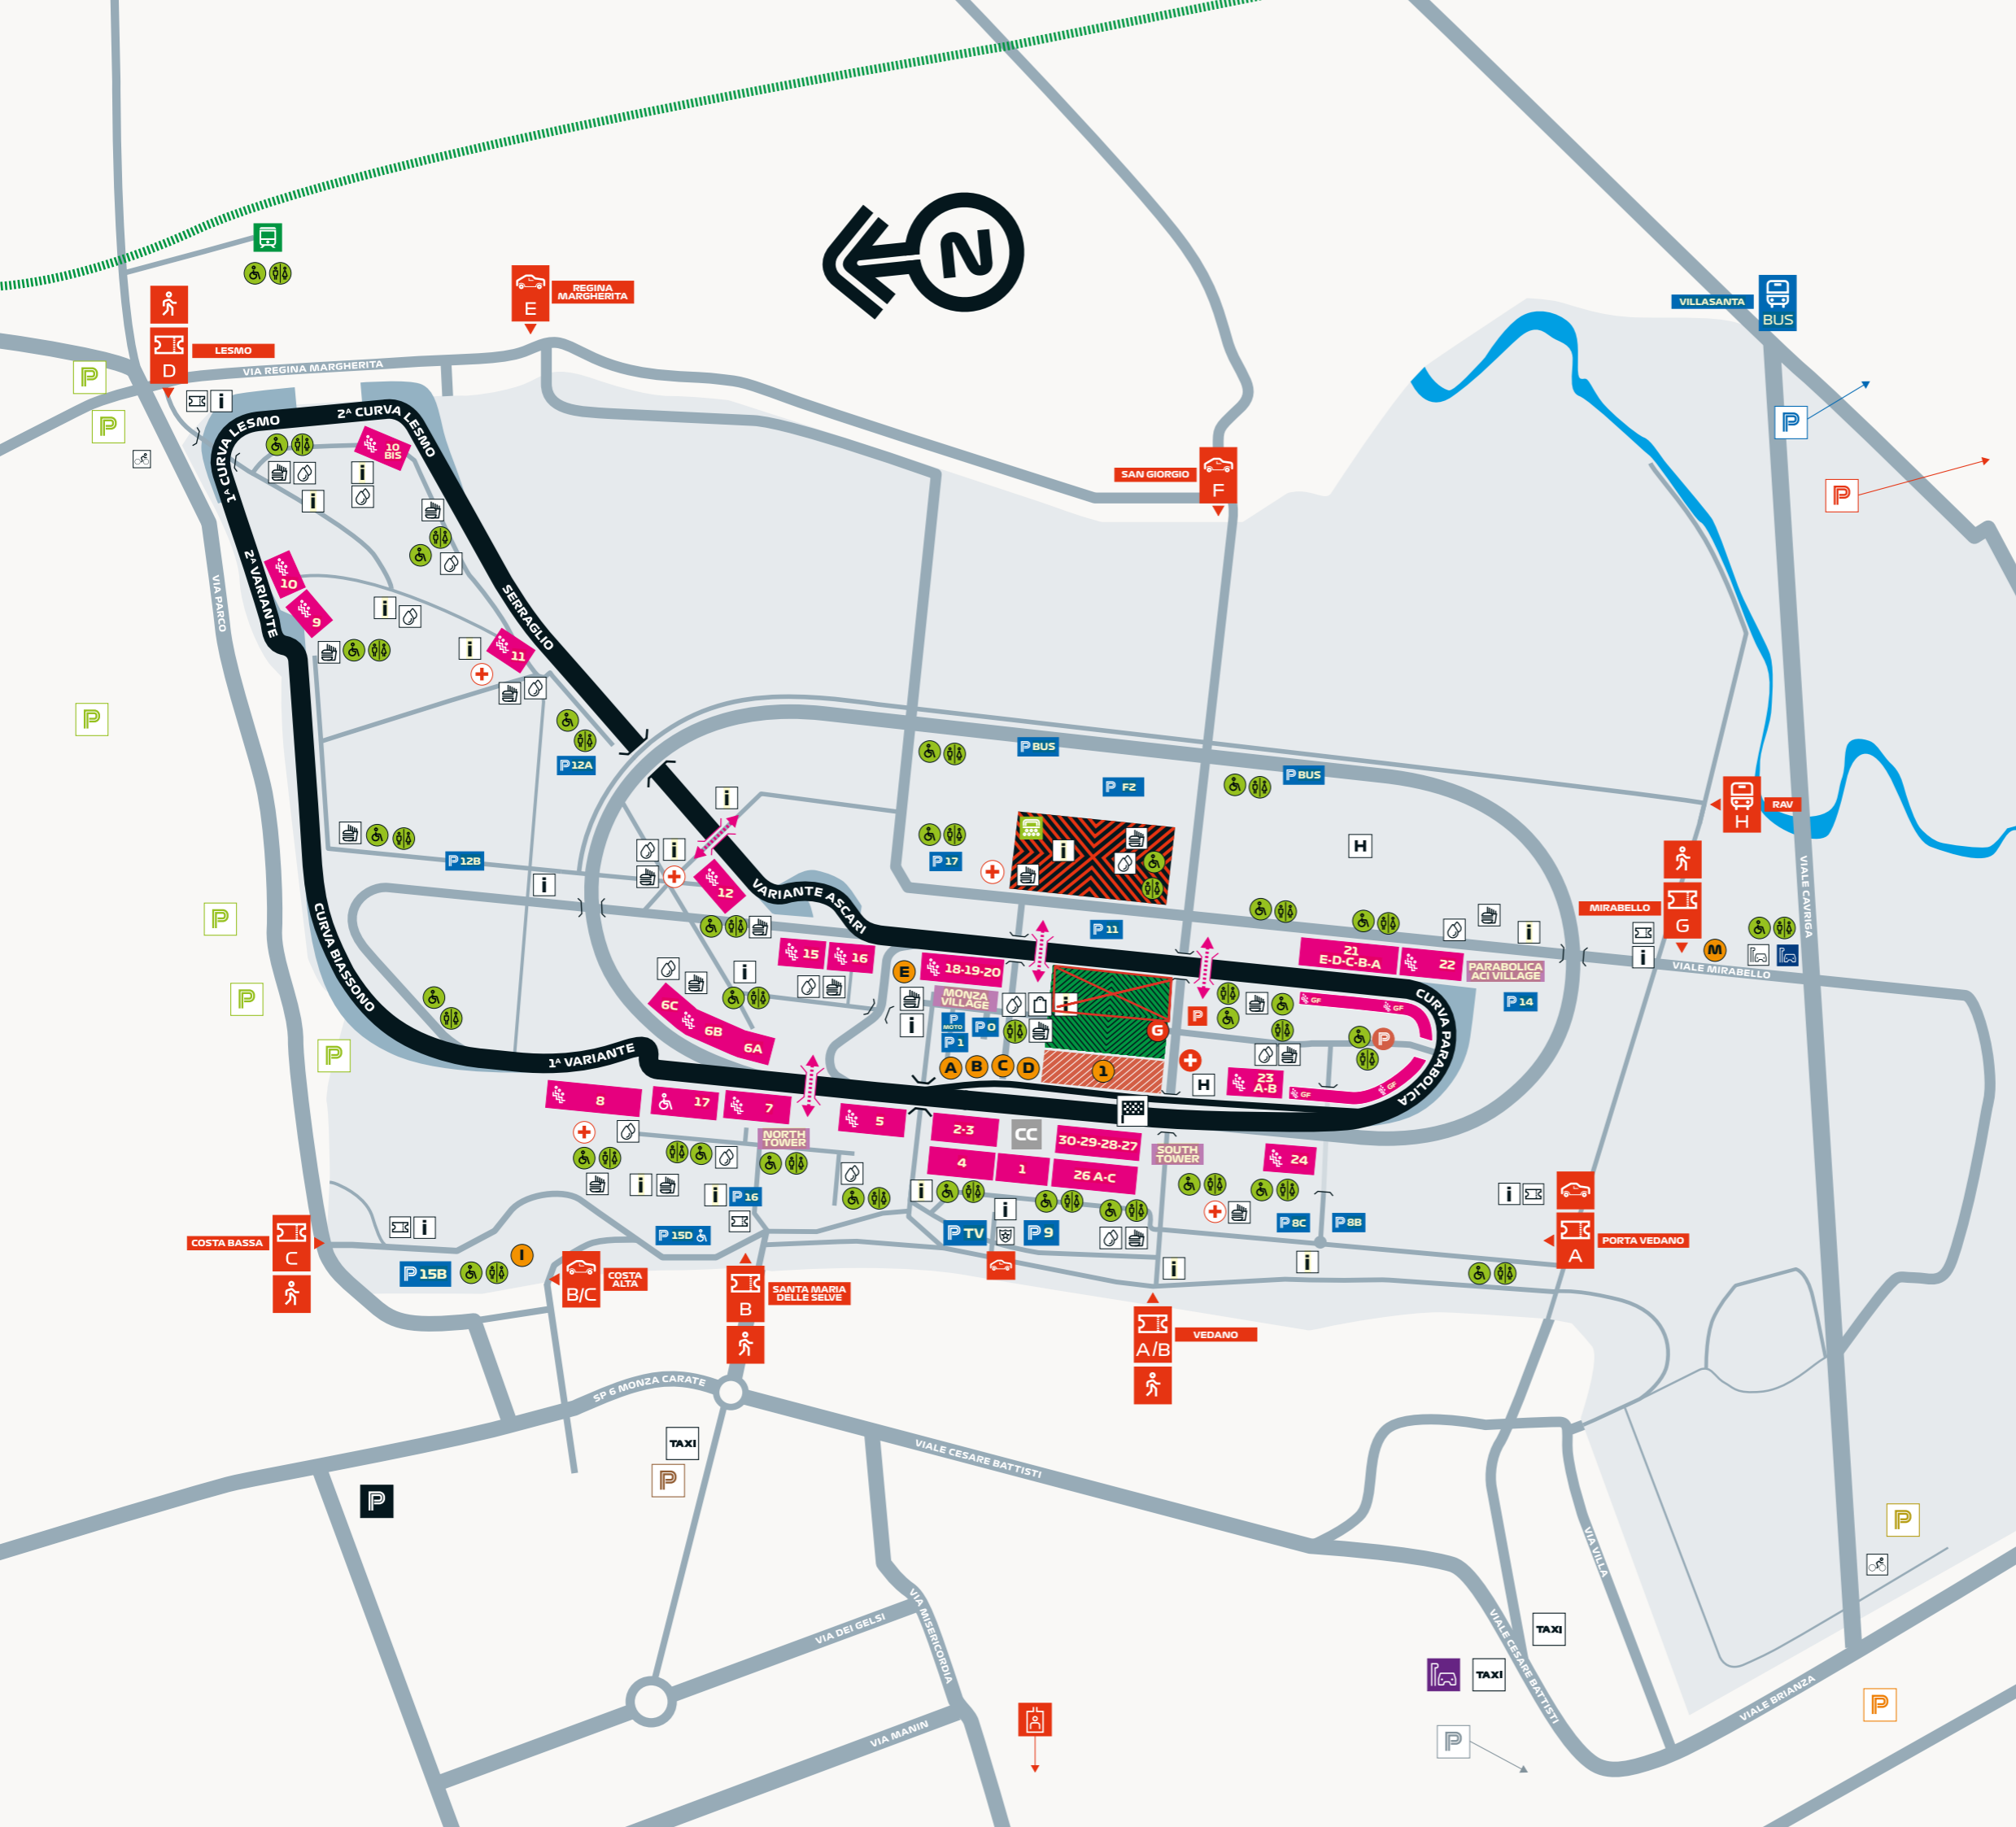

# FORMULA 1 PIRELLI GRAN PREMIO D'ITALIA 2024

## AUTODROMO NAZIONALE MONZA

	F1 Paddock Club™		Heliport
	F1 Fanzone		F1 Staff & Media Parking
	F1 Paddock		F1 Paddock Club™ Parking
	F1 Experiences Champions Club		Internal Reserved Parking with Pass 0-17 and Moto
	Medical Centre		Public Parking Platinum Zone
	PMA		Public Parking White Zone
	Formula 1 Pits		Public Parking Green Zone
	Garden Lounge		Public Parking Brown Zone
	Hospitality Building		Public Parking Purple Zone
	Race Club		Public Parking Gold Zone
	Fans Club		Public Parking Orange Zone
	Historic Racing Cars		Public Parking Blue Zone
	Security Point		Public Parking Red Zone
	Cascina Costa Alta		Bike Parking
	Villa Mirabello		Disabled Parking
	Entry Gates		Black Shuttle Terminal
	Car Entrance		Blue Shuttle Terminal
	Pedestrian Entrance		Purple Shuttle Terminal
	Accreditation Centre Centro a Accrediti		Taxi
	Ticketing		Infopoints
	Grandstand		Police
	Grandstand Disabled Access		Water Points
	Stage		Shop
	Biassono Lesmo Parco Railway Station		Food & Beverages
	Monza Railway Station		Access Routes
	Bus Villasanta		Railway Line
			Pedestrian Bridge

MAP CORRECT AT TIME OF RELEASE